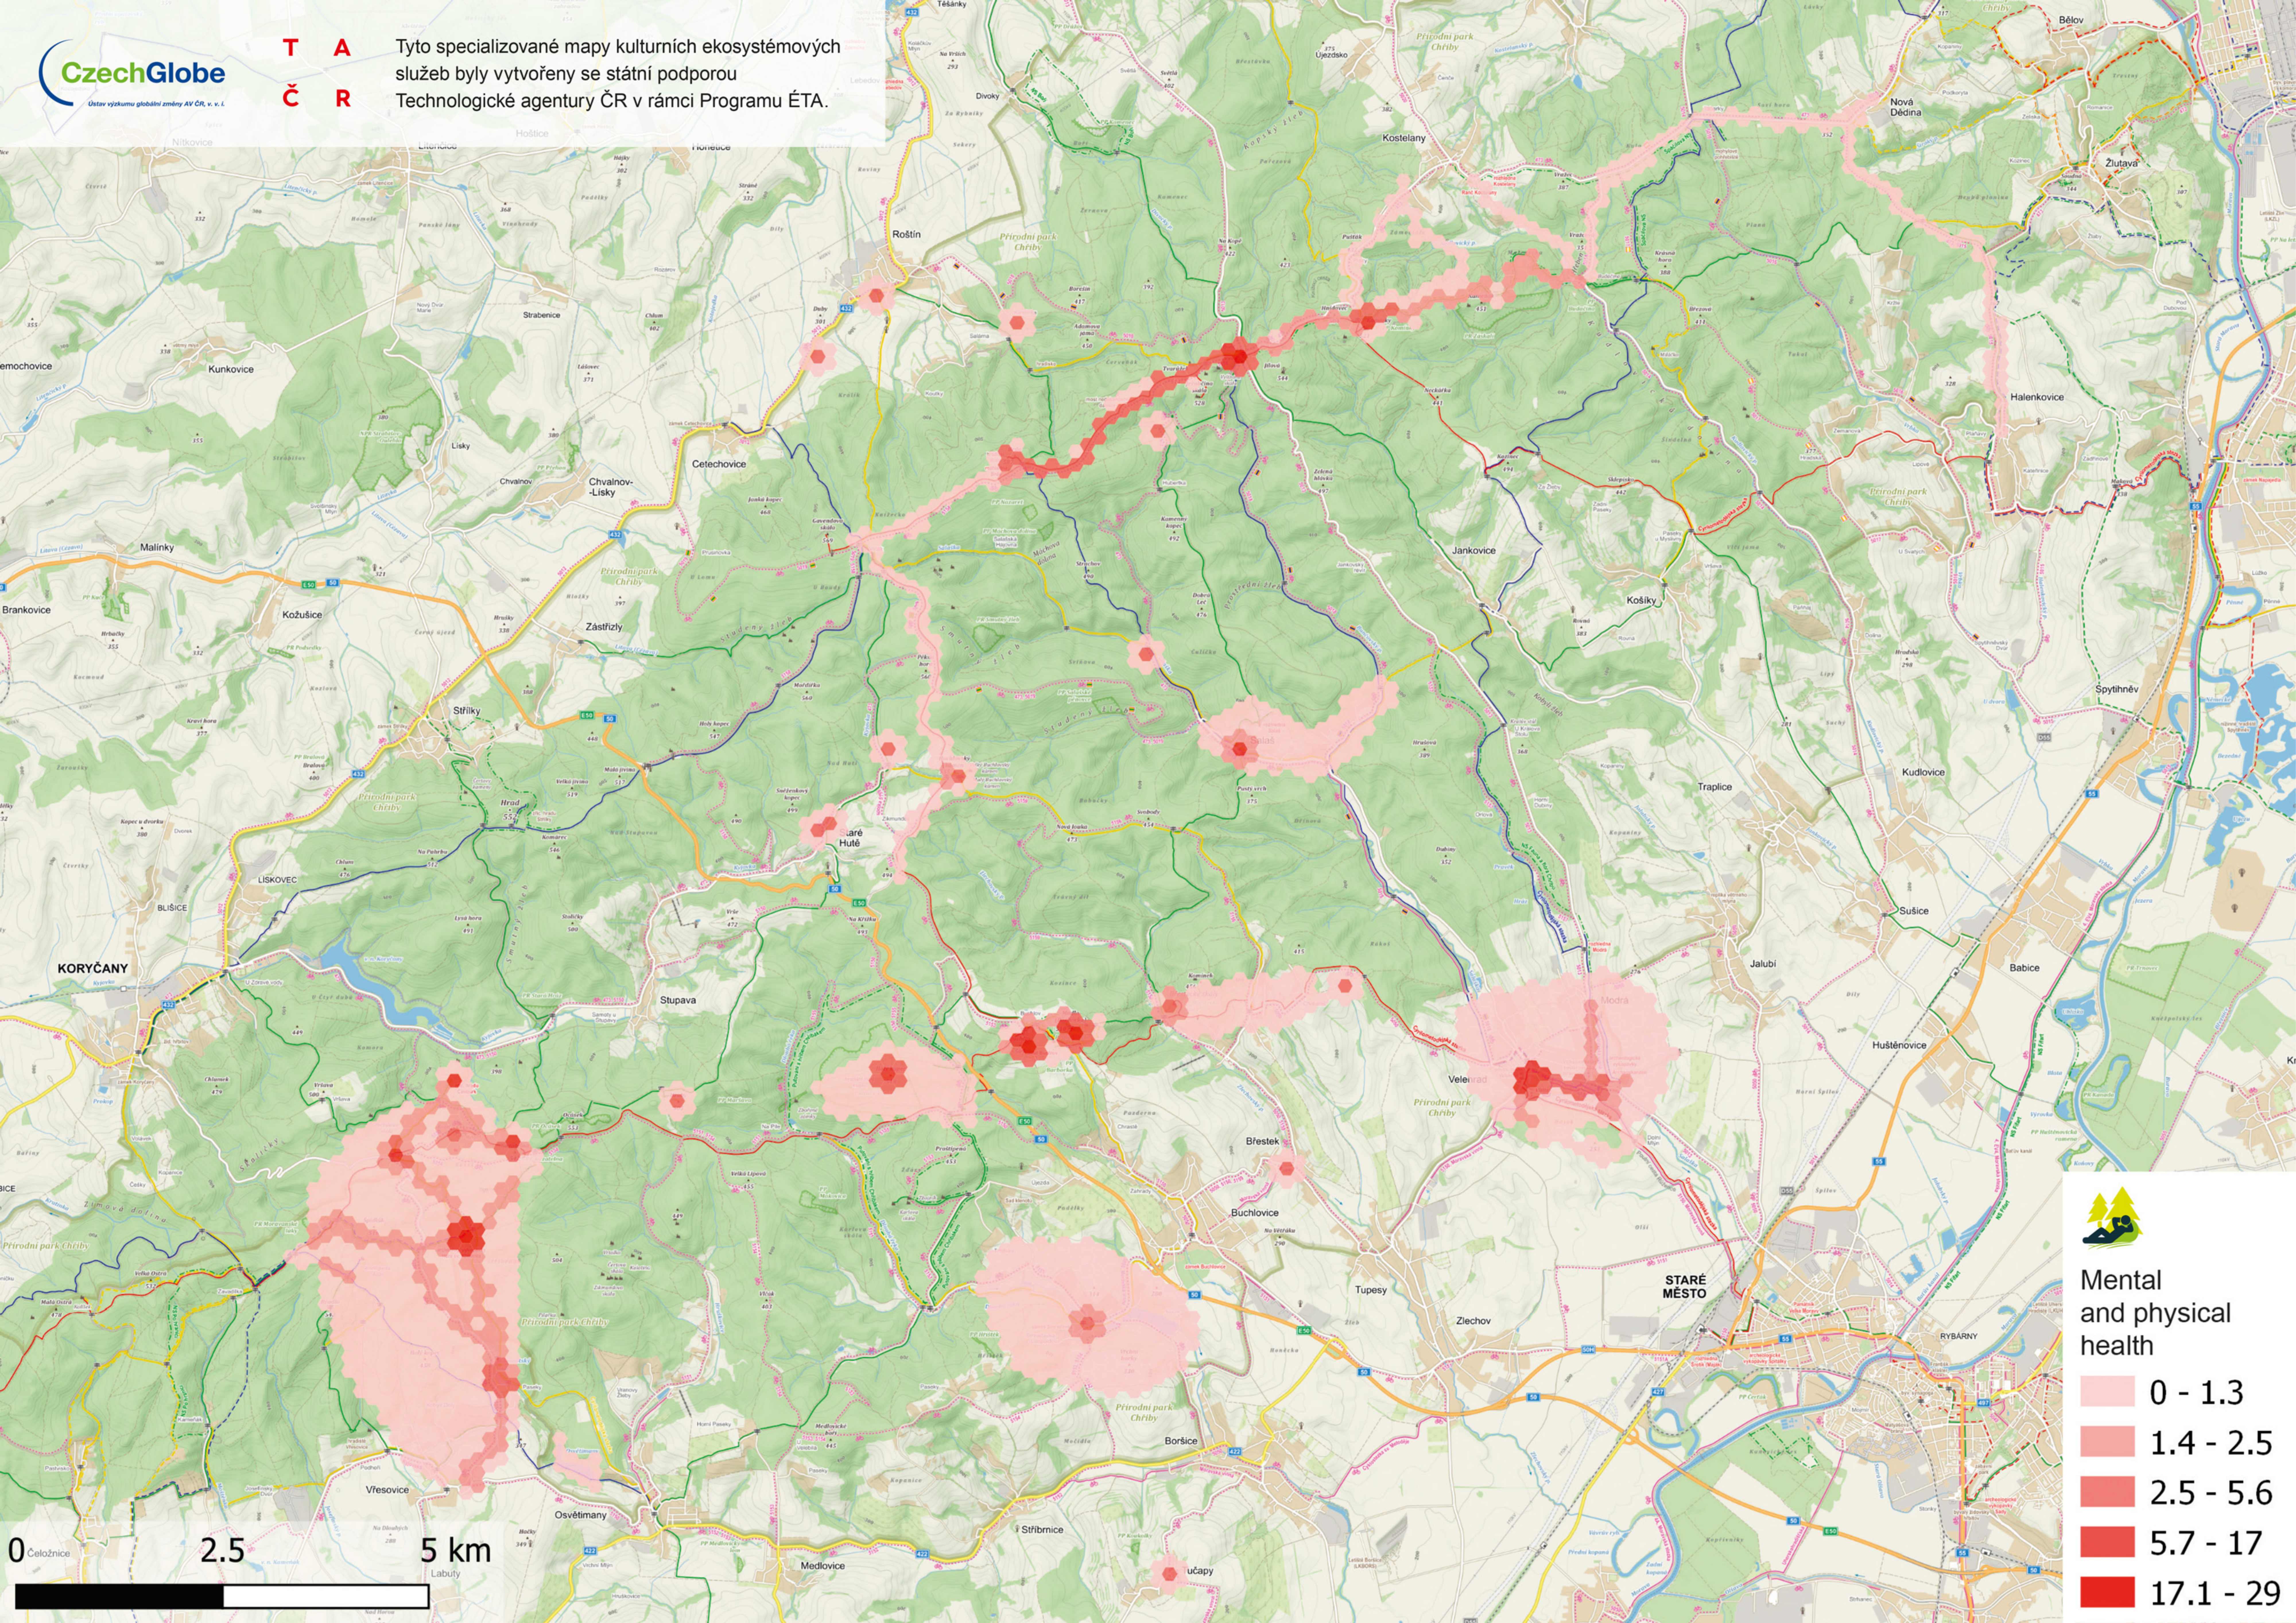

Recreation

- 0 - 2
- 2.1 - 5
- 5.1 - 10
- 10.1 - 25
- 25.1 - 42.7

Aesthetics

Heritage

0 - 1.3

1.3 - 3.3

3.4 - 5.7

5.7 - 15

15.1 - 69.7

0 Čeločnice 2.5 5 km Labuť

Mental
and physical
health

- 0 - 1.3
- 1.4 - 2.5
- 2.5 - 5.6
- 5.7 - 17
- 17.1 - 29

Sense of place

- 0 - 1.33
- 1.34 - 3
- 3.1 - 4.5
- 4.6 - 9
- 9.1 - 18