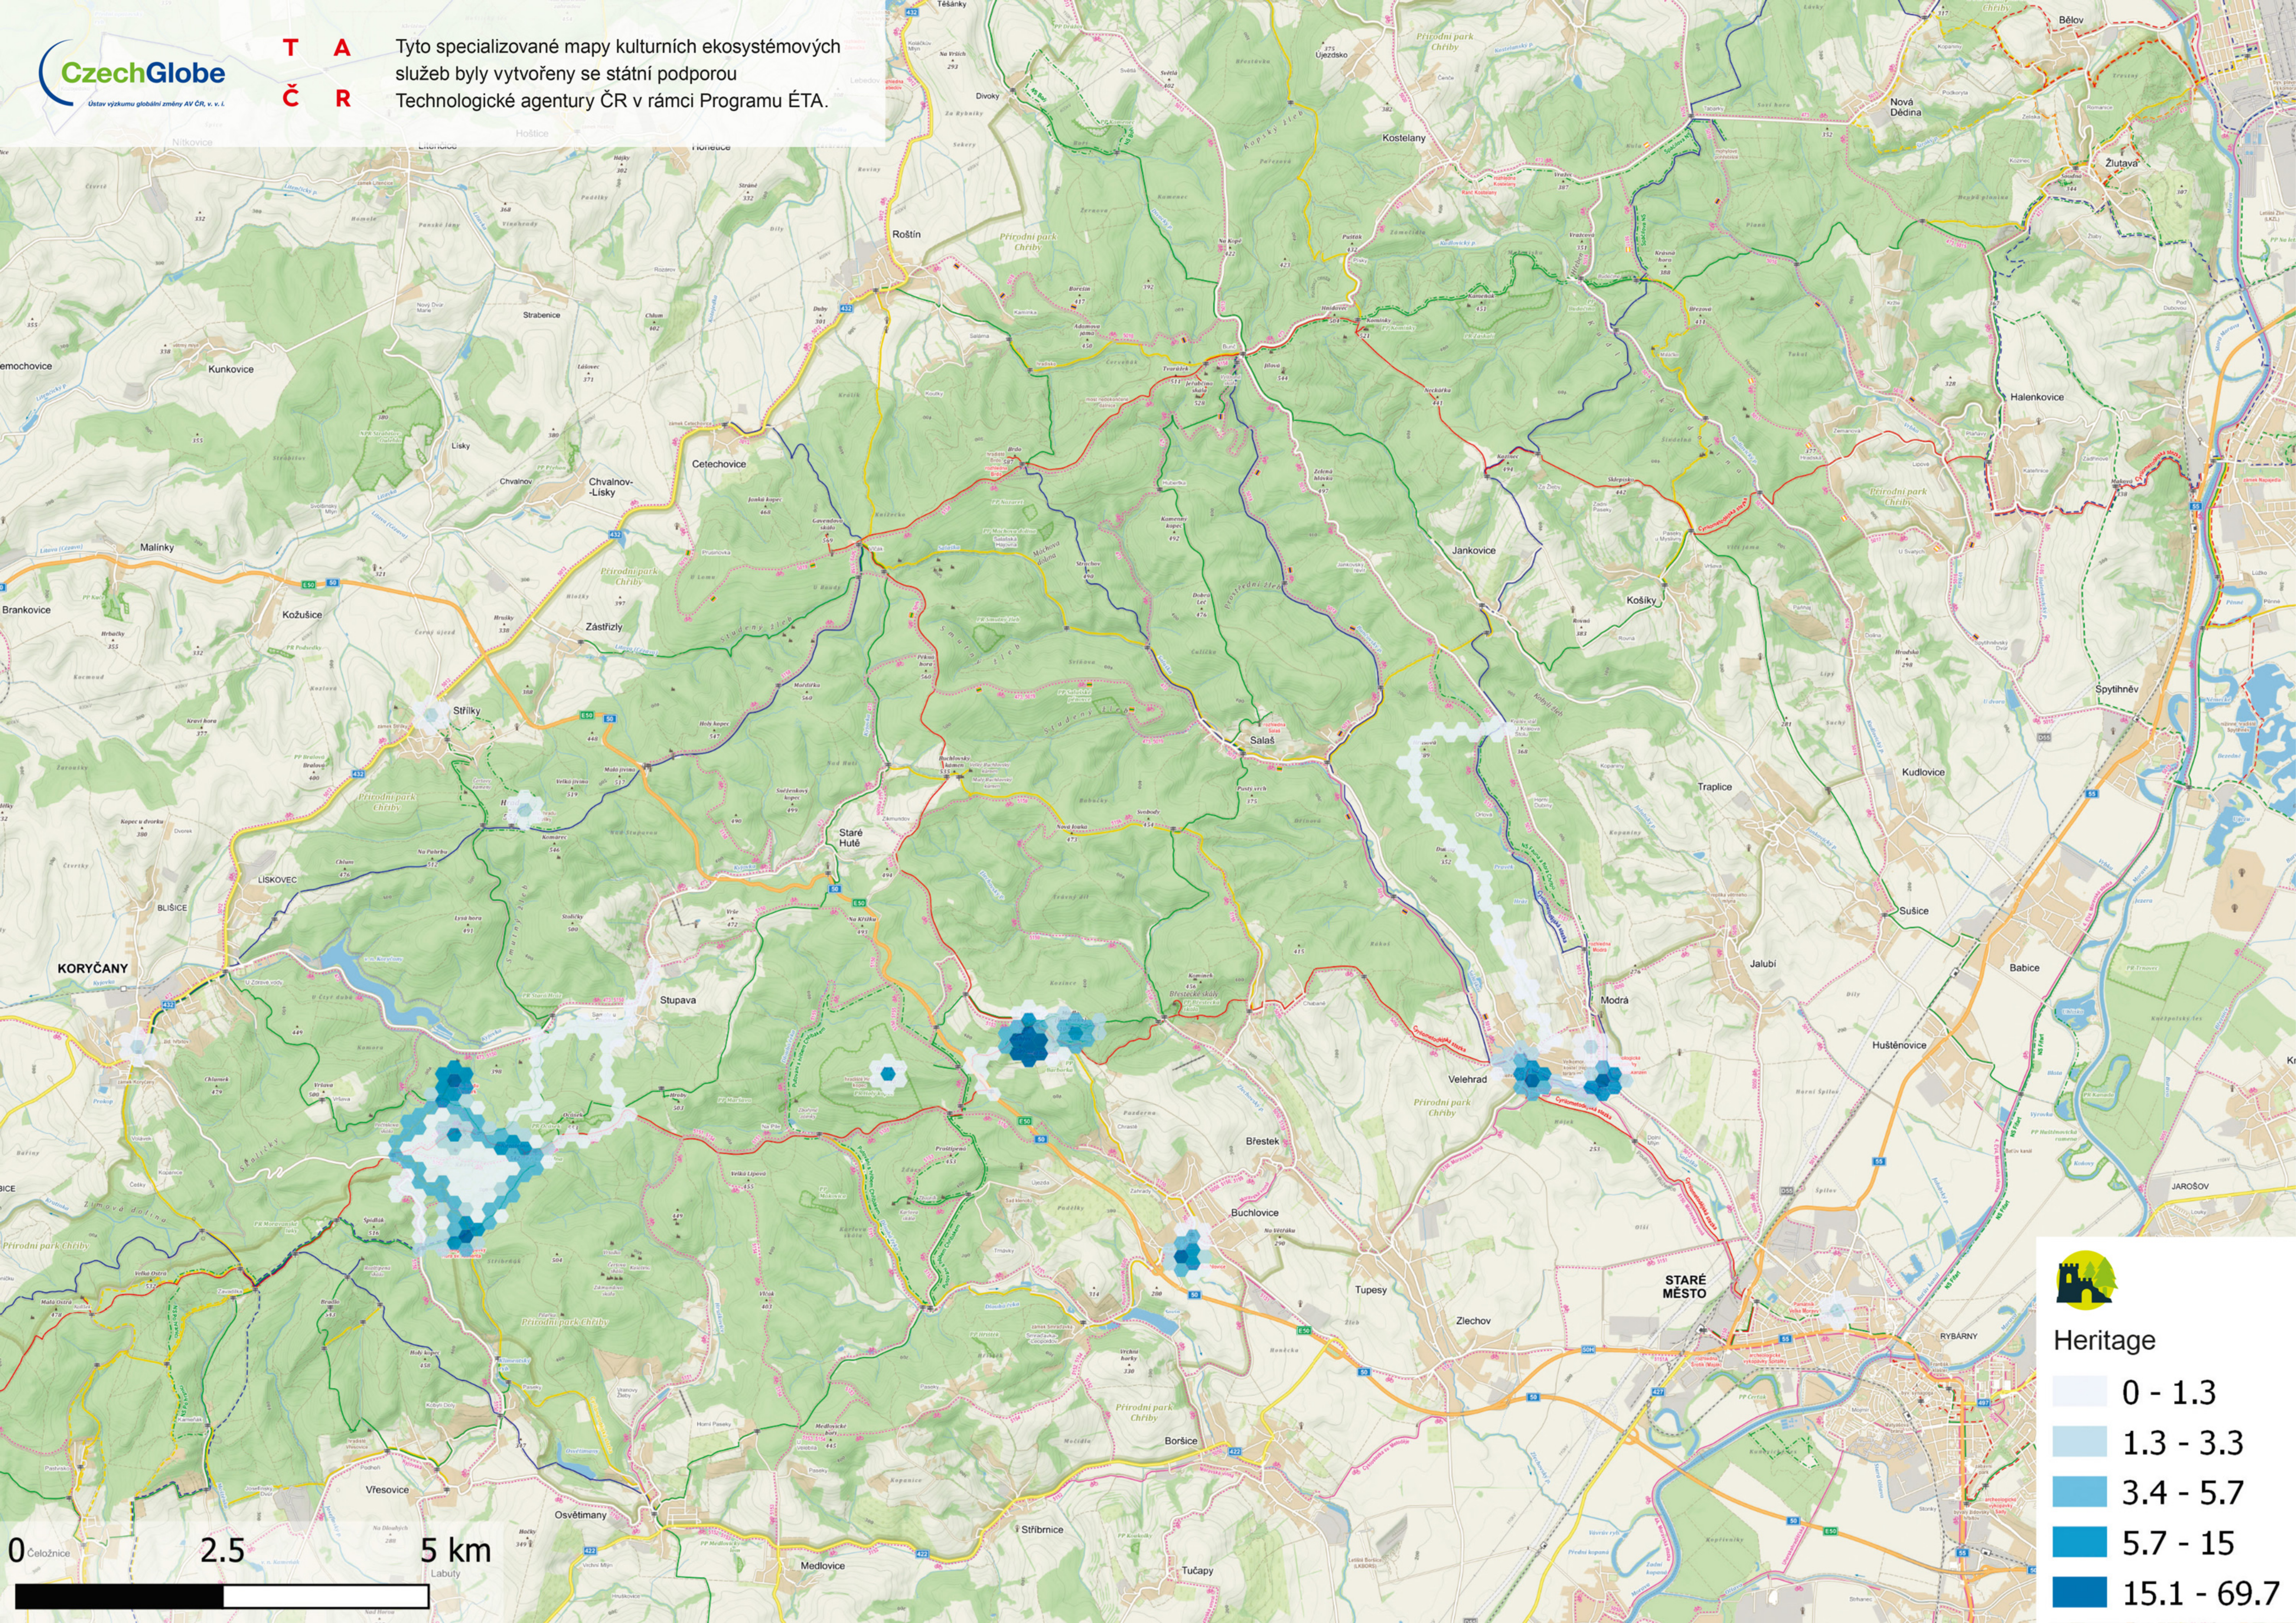

Recreation

- 0 - 2
- 2.1 - 5
- 5.1 - 10
- 10.1 - 25
- 25.1 - 42.7

Aesthetics

Heritage

0 - 1.3

1.3 - 3.3

3.4 - 5.7

5.7 - 15

15.1 - 69.7

0 Čeločnice 2.5 5 km Labuť

Mental
and physical
health

- 0 - 1.3
- 1.4 - 2.5
- 2.5 - 5.6
- 5.7 - 17
- 17.1 - 29

Sense of place

- 0 - 1.33
- 1.34 - 3
- 3.1 - 4.5
- 4.6 - 9
- 9.1 - 18