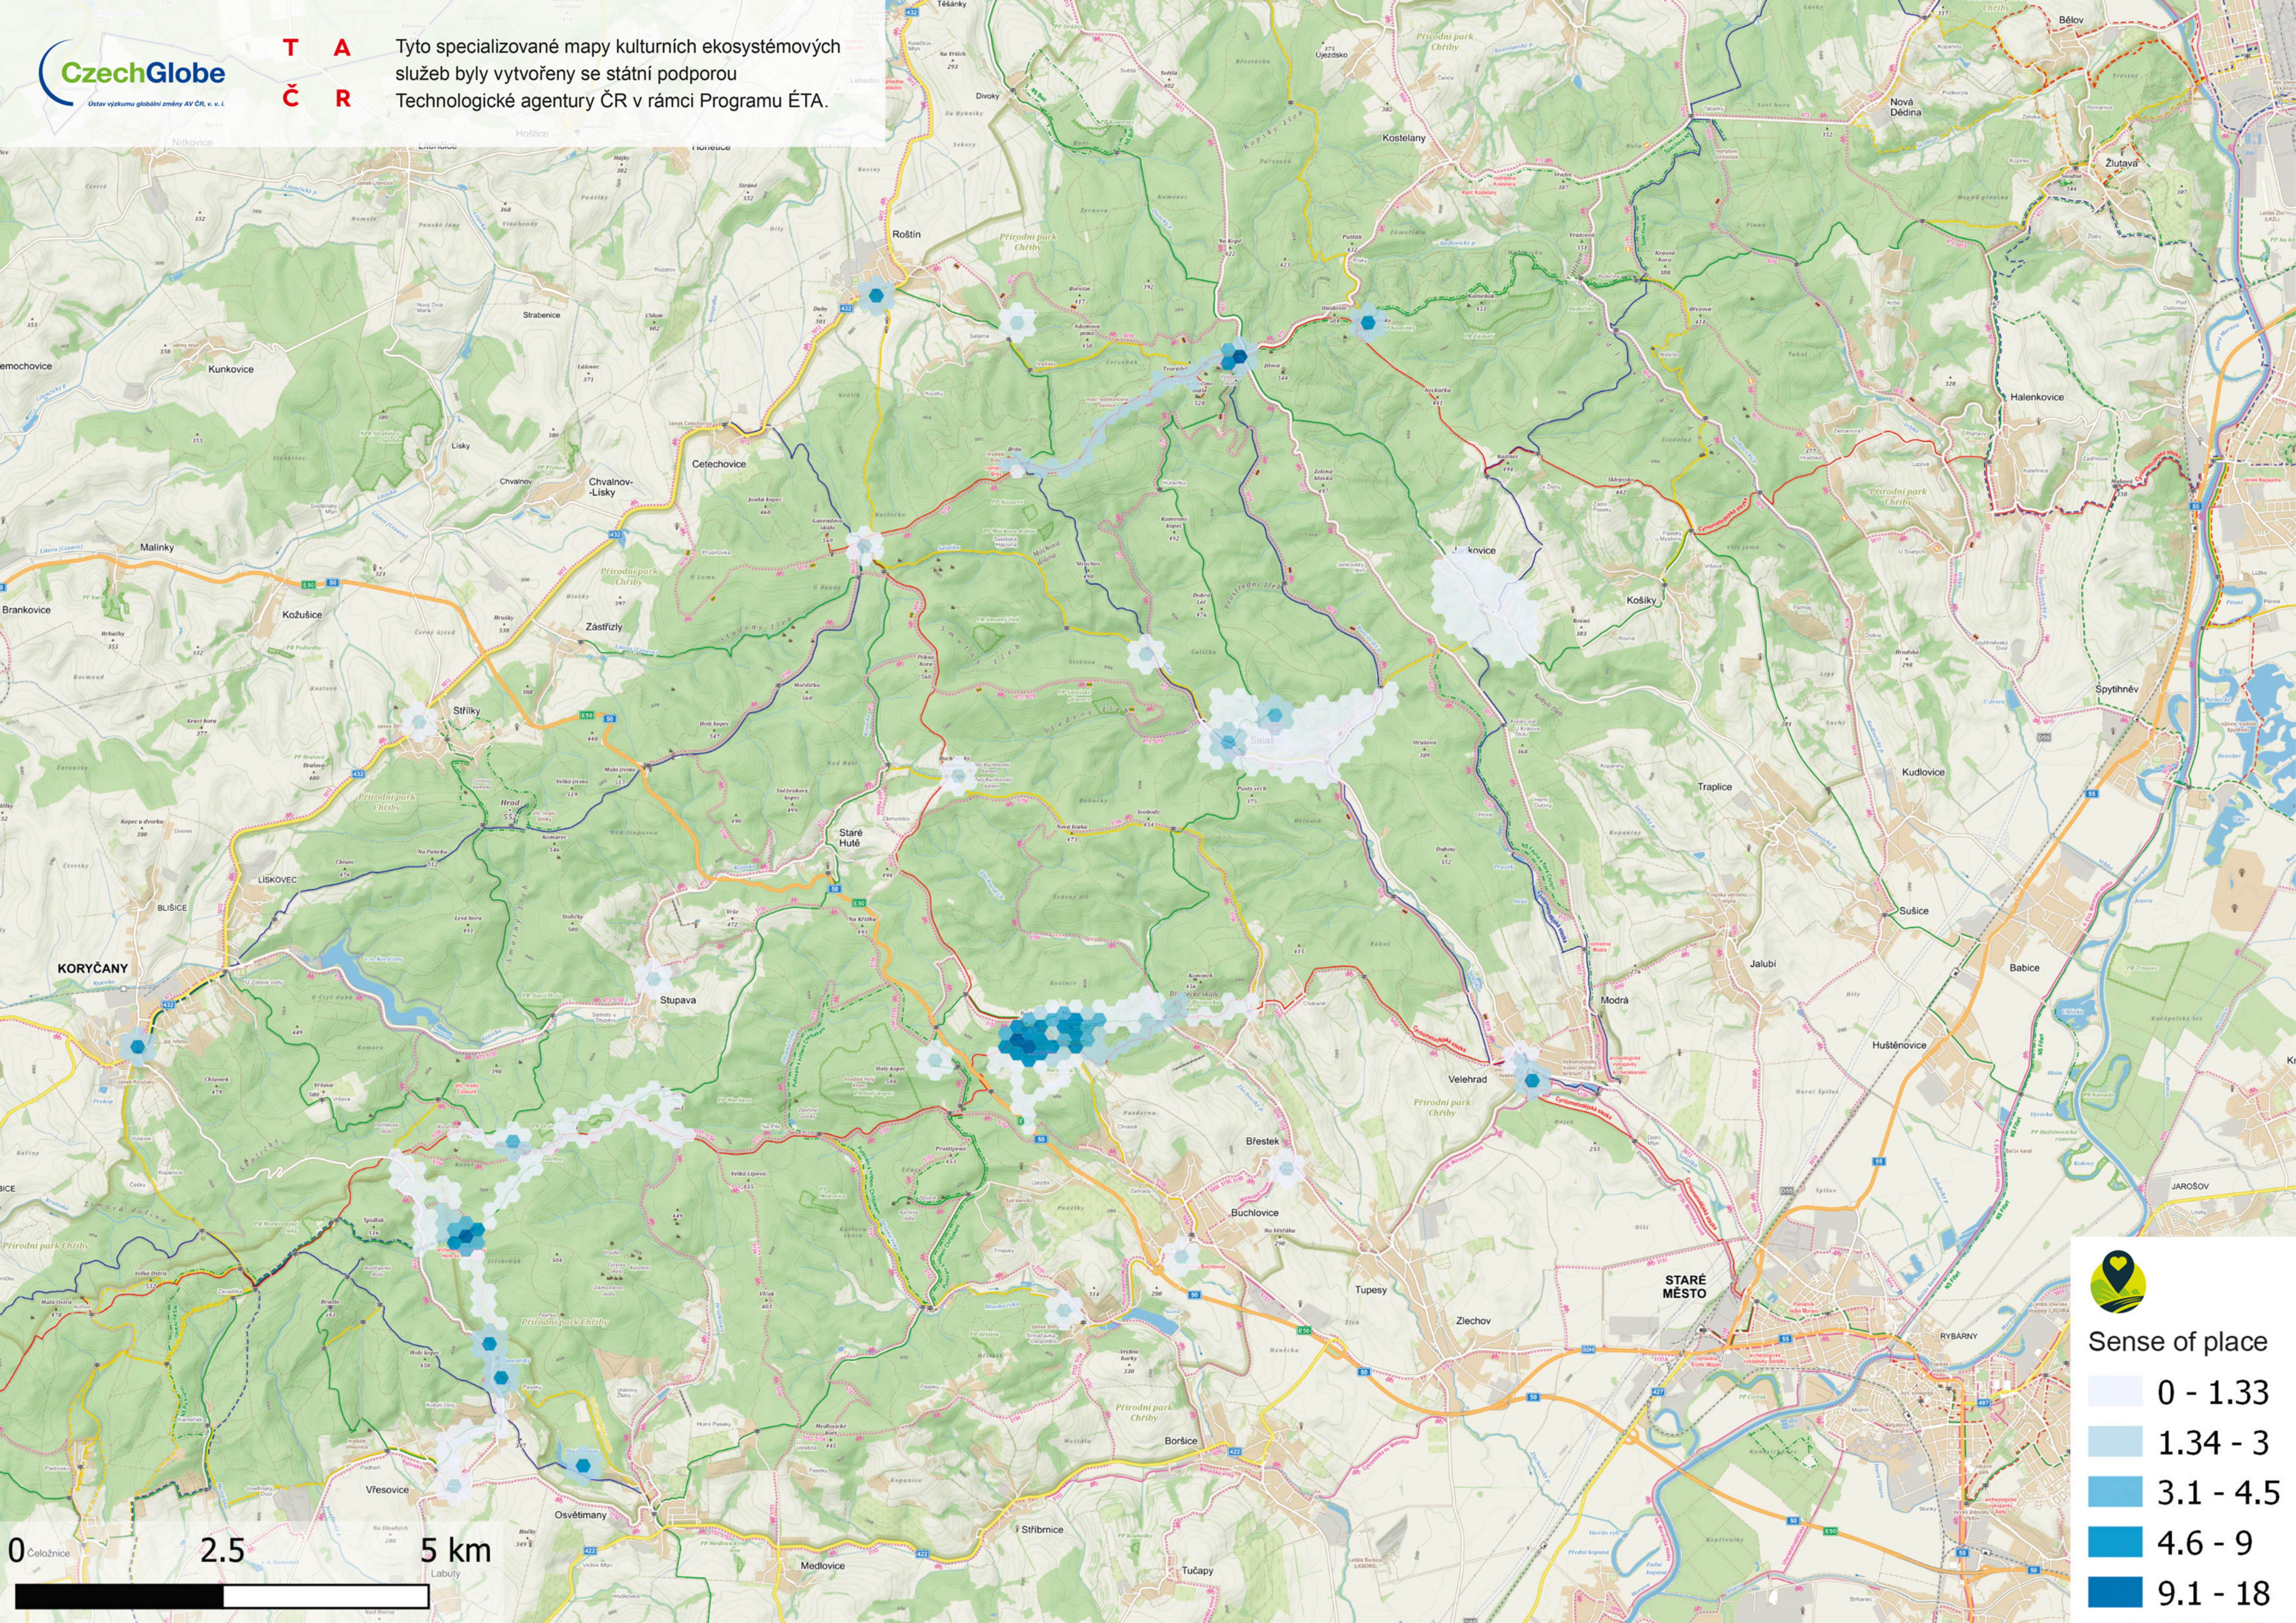

Recreation

- 0 - 2
- 2.1 - 5
- 5.1 - 10
- 10.1 - 25
- 25.1 - 42.7

Aesthetics

Heritage

0 - 1.3

1.3 - 3.3

3.4 - 5.7

5.7 - 15

15.1 - 69.7

0 Čeločnice 2.5 5 km Labuť

Mental
and physical
health

- 0 - 1.3
- 1.4 - 2.5
- 2.5 - 5.6
- 5.7 - 17
- 17.1 - 29

Sense of place

- 0 - 1.33
- 1.34 - 3
- 3.1 - 4.5
- 4.6 - 9
- 9.1 - 18