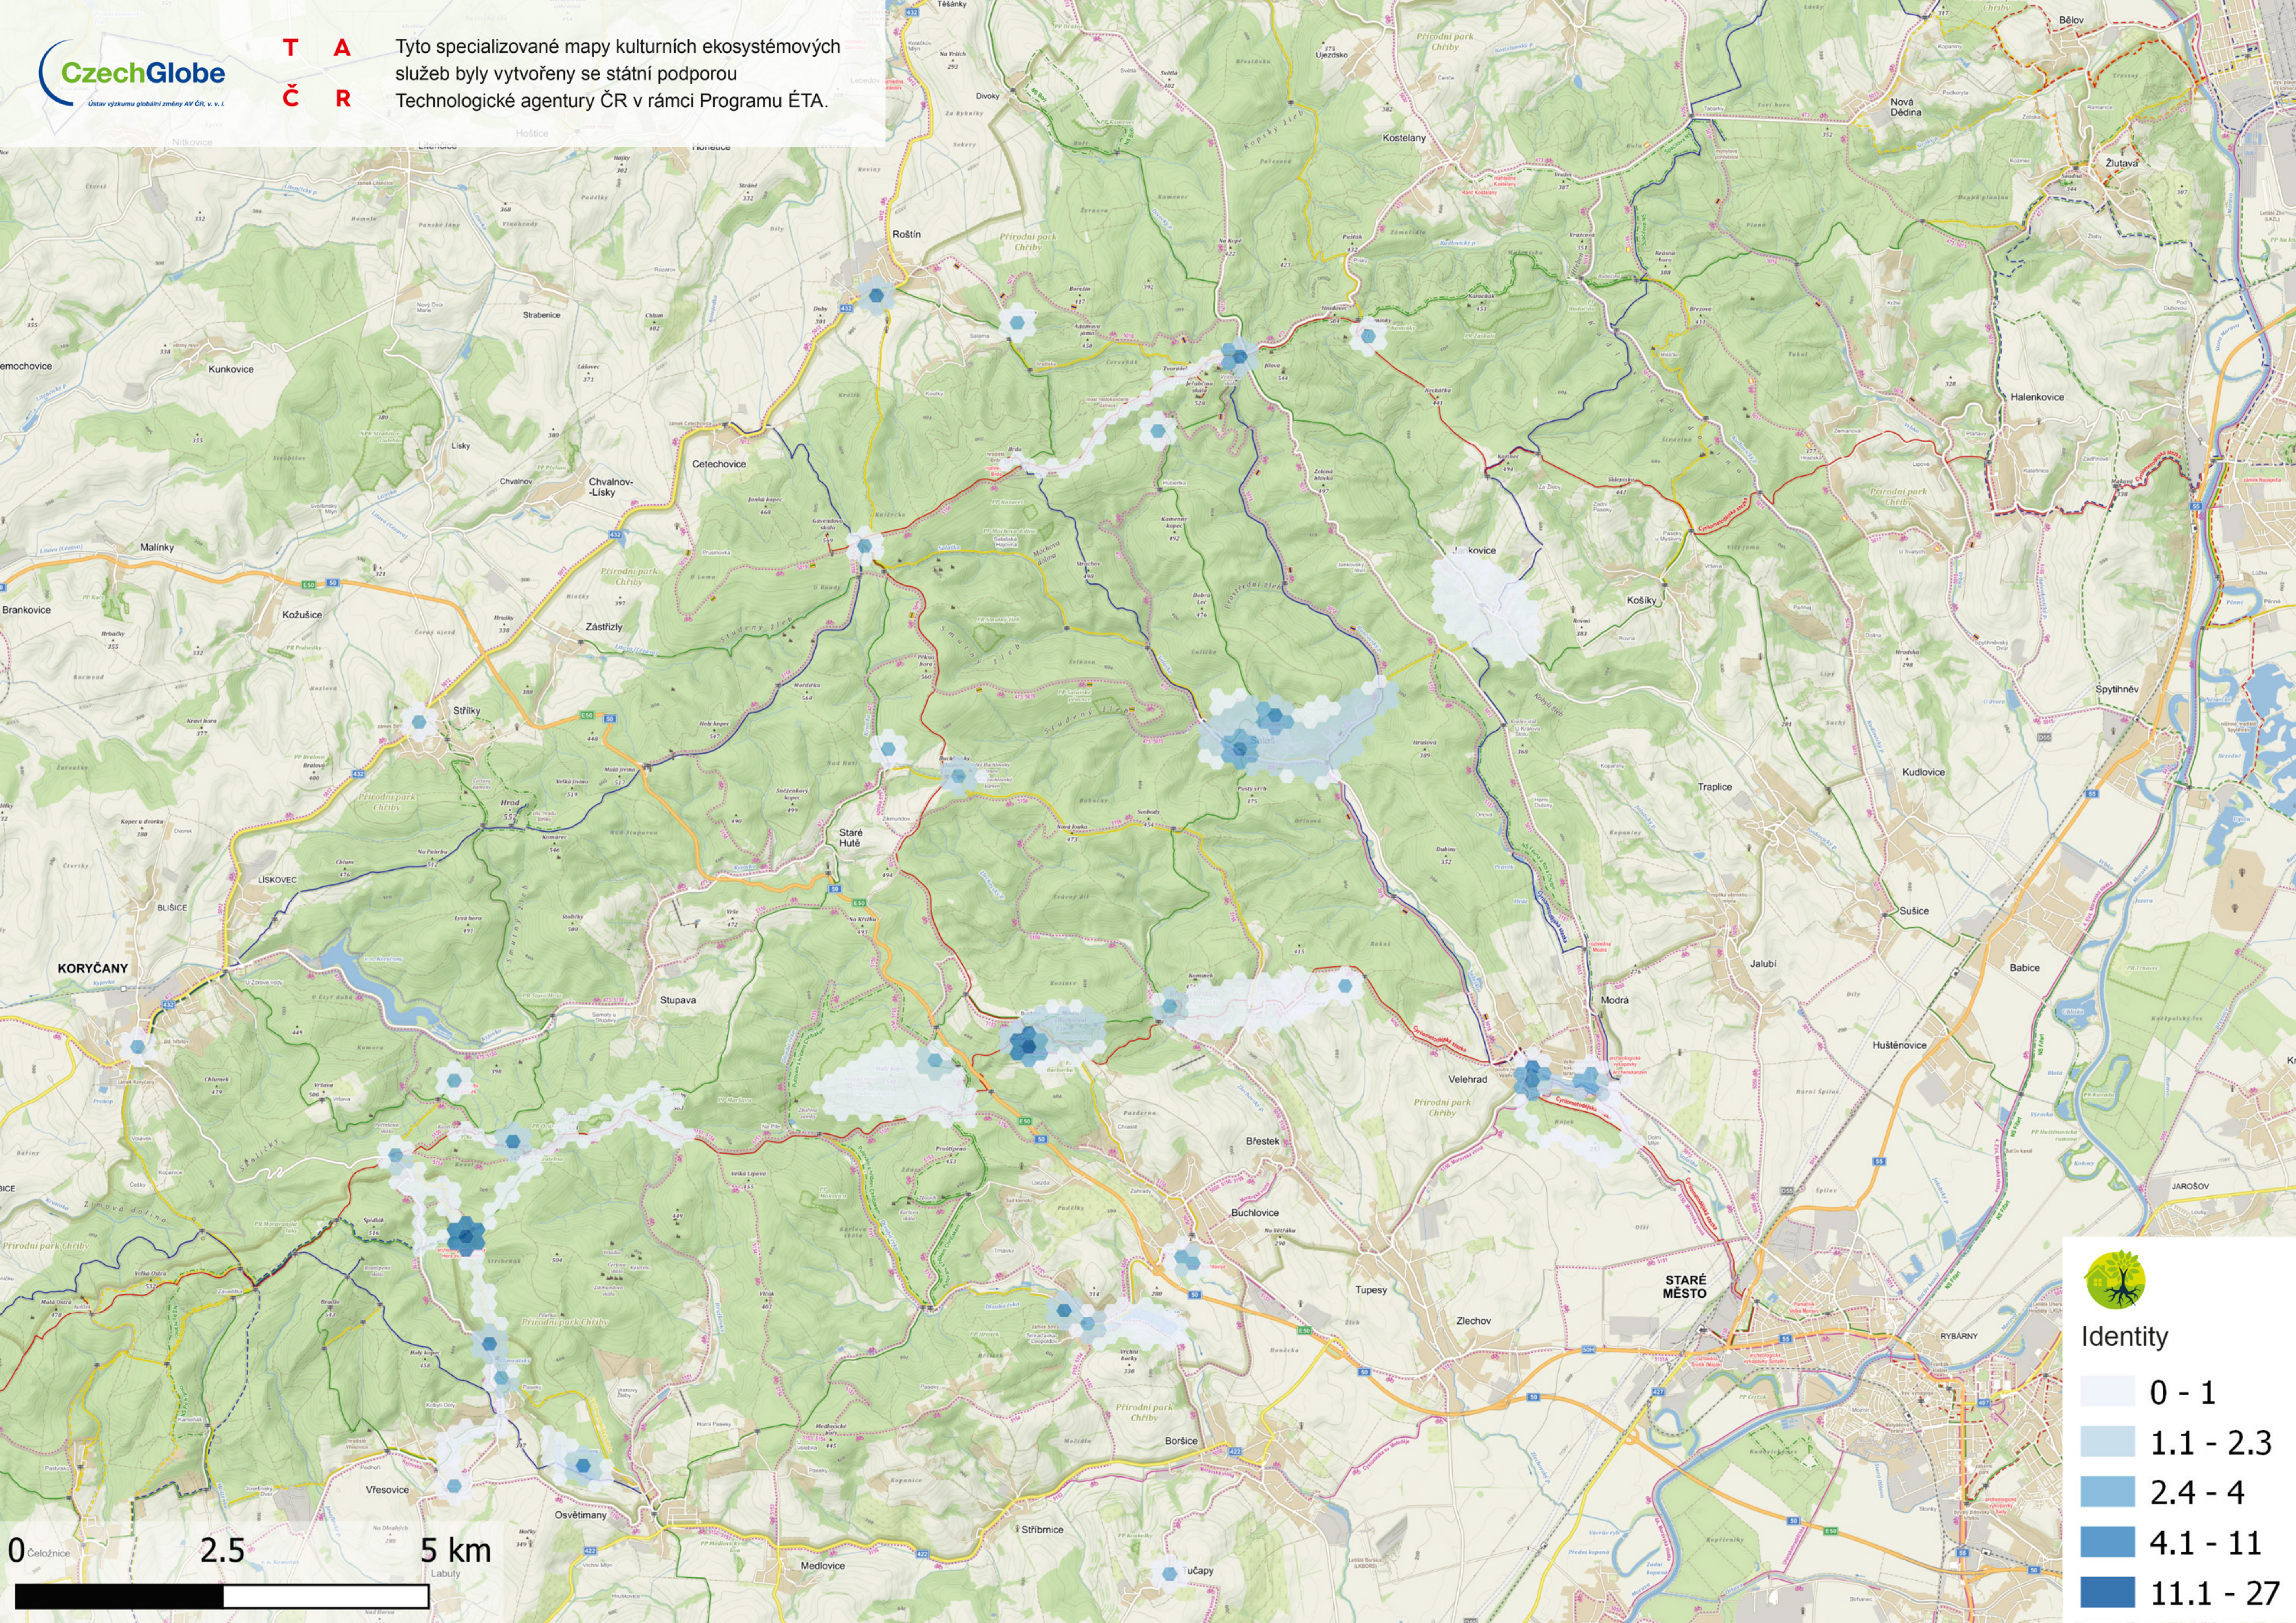

Recreation

- 0 - 2
- 2.1 - 5
- 5.1 - 10
- 10.1 - 25
- 25.1 - 42.7

Aesthetics

Heritage

0 - 1.3

1.3 - 3.3

3.4 - 5.7

5.7 - 15

15.1 - 69.7

0 Čeločnice 2.5 5 km Labuť

Mental
and physical
health

- 0 - 1.3
- 1.4 - 2.5
- 2.5 - 5.6
- 5.7 - 17
- 17.1 - 29

Sense of place

- 0 - 1.33
- 1.34 - 3
- 3.1 - 4.5
- 4.6 - 9
- 9.1 - 18